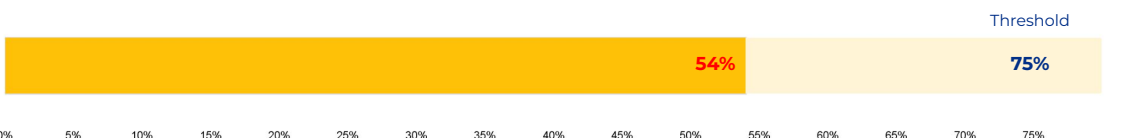

PRIMARY CRITERIA #1: 2022-23 ENROLLMENT

2023 Enrollment
613

Campus Type
MS

Enrollment Threshold
450

	2018	2019	2020	2021	2022	2023
Total Enrollment:	502	425	270	219	594	613

PRIMARY CRITERIA #2: FACILITY COST PER PUPIL

Cost Per Pupil
\$6,614

PRIMARY CRITERIA #3: 2022-23 FACILITY USE

Functional Capacity
706

Facility Usage
54%

Poe STEM Dual Language Middle School (Combined)

DEMOGRAPHICS

2022 ACADEMIC PERFORMANCE

2022-23 CHOICE IN / CHOICE OUT