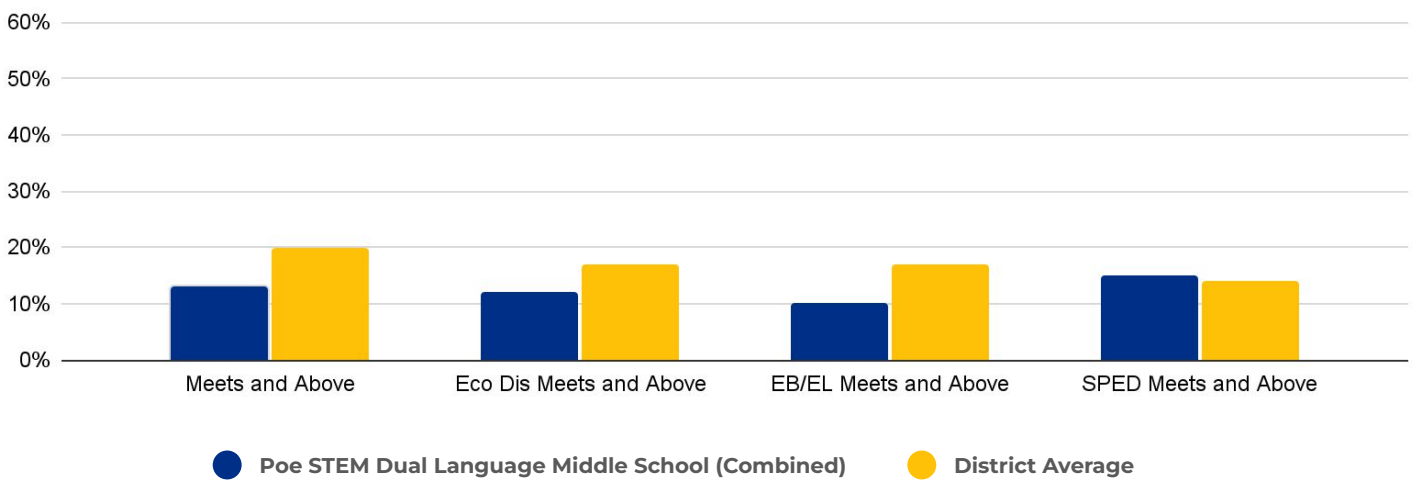

Cost Per Pupil
\$6,614

PRIMARY CRITERIA #3: 2022-23 FACILITY USE

Functional Capacity
706

Facility Usage
54%

Poe STEM Dual Language Middle School (Combined)

DEMOGRAPHICS

2022 ACADEMIC PERFORMANCE

2022-23 CHOICE IN / CHOICE OUT

BRIEF CRITERIA ANALYSIS

With action on Lowell, Poe is the only comprehensive middle school in the region.