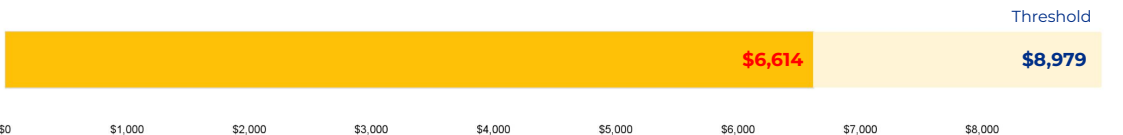

PRIMARY CRITERIA #1: 2022-23 ENROLLMENT

2023 Enrollment
613

Campus Type
MS

Enrollment Threshold
450

	2018	2019	2020	2021	2022	2023
Total Enrollment:	502	425	270	219	594	613

PRIMARY CRITERIA #2: FACILITY COST PER PUPIL

Cost Per Pupil
\$6,614

PRIMARY CRITERIA #3: 2022-23 FACILITY USE

Functional Capacity
706

Facility Usage
54%

Poe STEM Dual Language Middle School (Combined)

DEMOGRAPHICS

2022 ACADEMIC PERFORMANCE

2022-23 CHOICE IN / CHOICE OUT