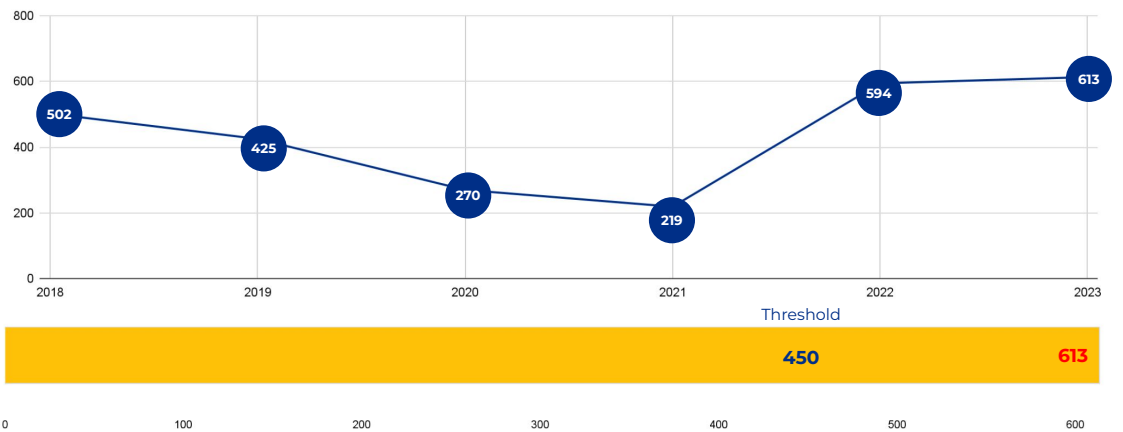

Poe STEM Dual Language Middle School (Combined)

SCHOOL OVERVIEW

Location:	814 Aransas Ave San Antonio, TX 78210
Grades:	6-7 (6-8 Combined)
Enrollment:	613
Poverty Index:	56%
Trustee/SMD:	Valdez - District 4
HS Feeder Pattern:	Brackenridge
Recommendation:	<ul style="list-style-type: none"> No rightsizing-related actions make a significant impact on this school.

PRIMARY CRITERIA #1: 2022-23 ENROLLMENT

2023 Enrollment
613

Campus Type
MS

Enrollment Threshold
450

	2018	2019	2020	2021	2022	2023
Total Enrollment:	502	425	270	219	594	613

PRIMARY CRITERIA #2: FACILITY COST PER PUPIL

Cost Per Pupil
\$6,614

PRIMARY CRITERIA #3: 2022-23 FACILITY USE

Functional Capacity
706

Facility Usage
54%

Poe STEM Dual Language Middle School (Combined)

DEMOGRAPHICS

2022 ACADEMIC PERFORMANCE

2022-23 CHOICE IN / CHOICE OUT