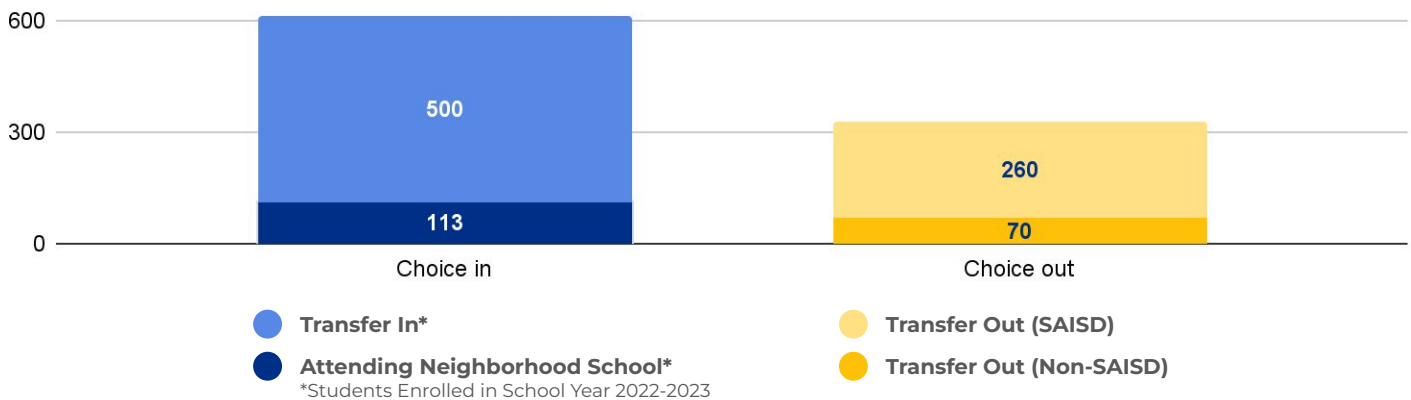

Cost Per Pupil
\$6,614

PRIMARY CRITERIA #3: 2022-23 FACILITY USE

Functional Capacity
706

Facility Usage
54%

Poe STEM Dual Language Middle School (Combined)

DEMOGRAPHICS

2022 ACADEMIC PERFORMANCE

2022-23 CHOICE IN / CHOICE OUT

BRIEF CRITERIA ANALYSIS

With action on Lowell, Poe is the only comprehensive middle school in the region.