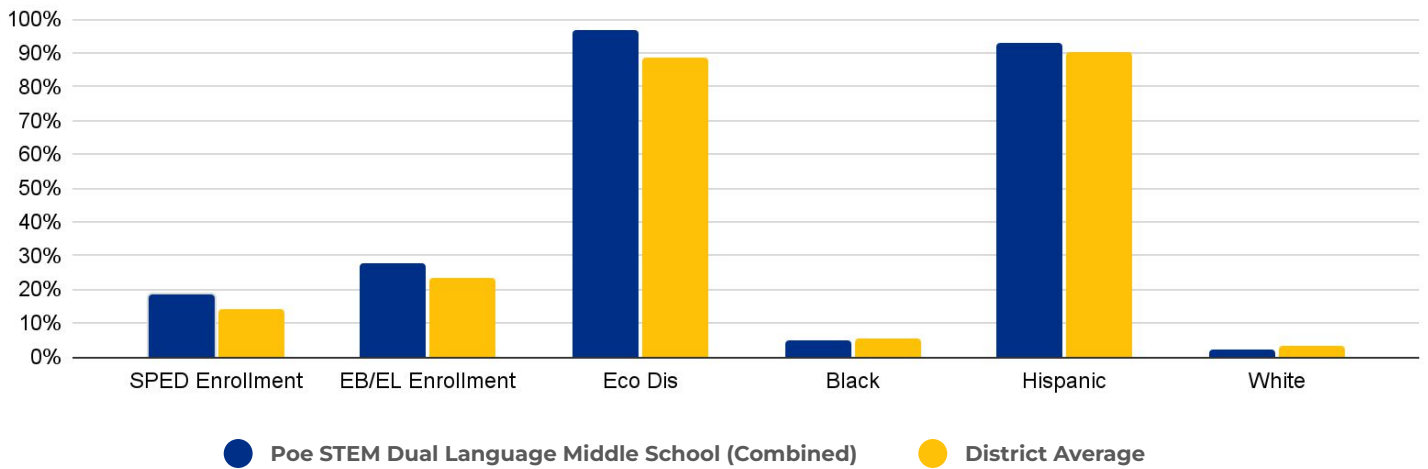

Cost Per Pupil
\$6,614

PRIMARY CRITERIA #3: 2022-23 FACILITY USE

Functional Capacity
706

Facility Usage
54%

Poe STEM Dual Language Middle School (Combined)

DEMOGRAPHICS

2022 ACADEMIC PERFORMANCE

2022-23 CHOICE IN / CHOICE OUT

BRIEF CRITERIA ANALYSIS

With action on Lowell, Poe is the only comprehensive middle school in the region.